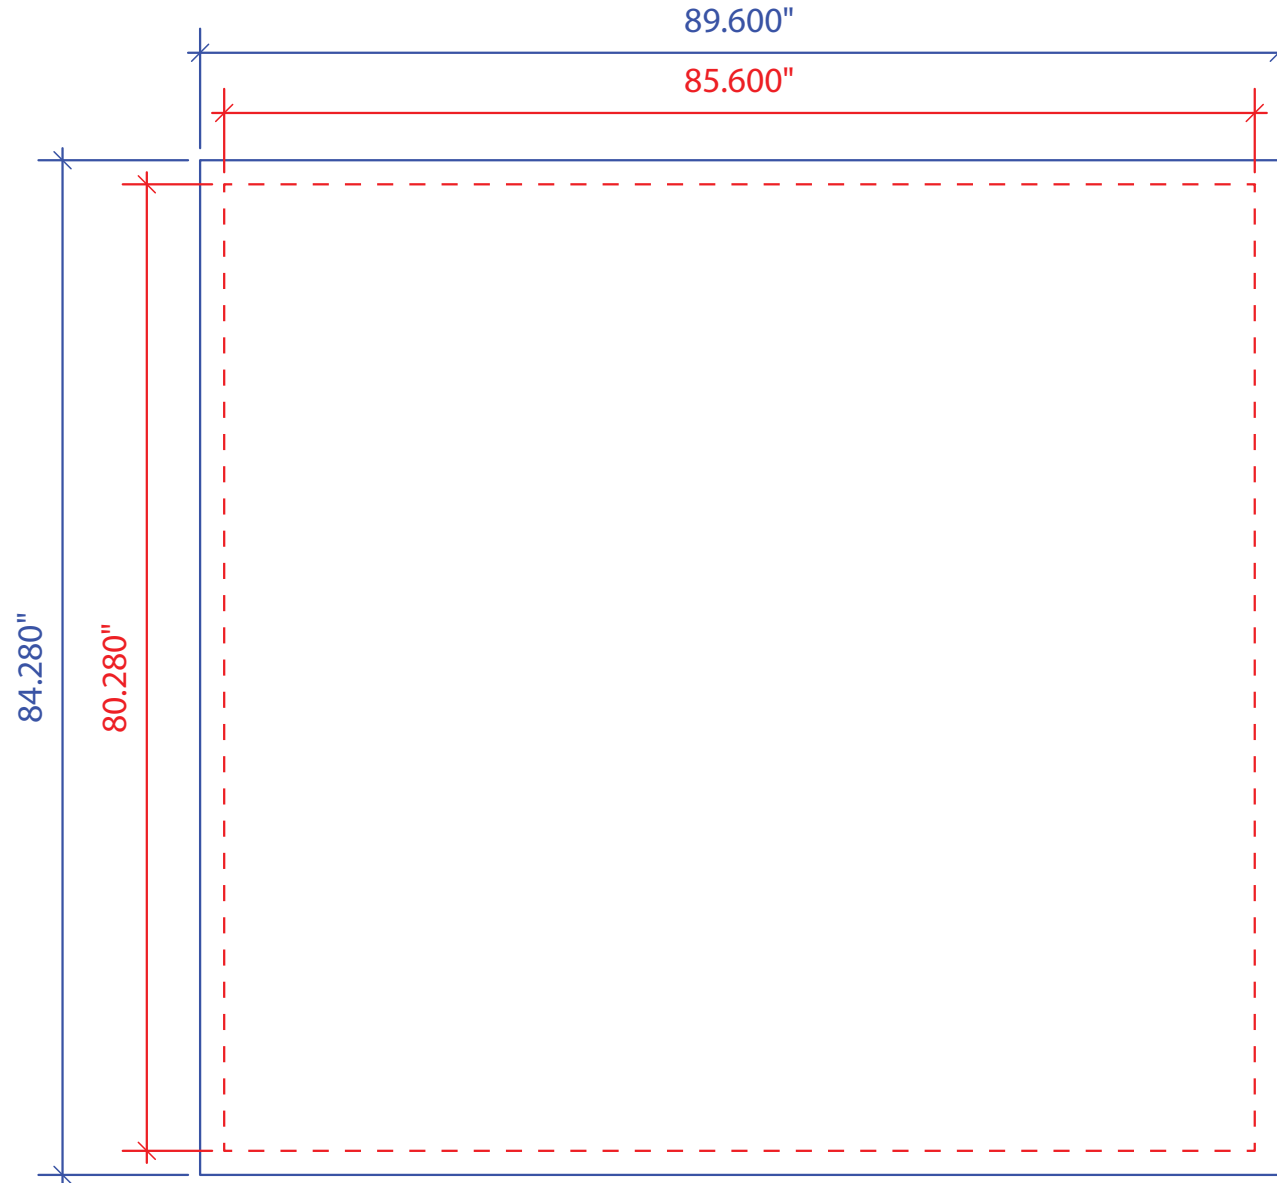

Backwall Graphic Dimensions

"MODUL" Silicone edge to be sewn into perimeter of Graphic
Extend Background Color or Image to Fill "Canvas" area for extra bleed

Product Name: VK-1307
Process: HD Dye Sub
Material: Poly Knit 9
Effective Date: 6/21/2012

NOTE: Graphic files must be @ 150 dpi Finished Size.
DO NOT send Flattened Files. Production can not manipulate
the content, proportion or color of these files.

LIVE AREA: 85.6" x 80.28"
CANVAS SIZE: 89.6" x 84.28 (Bleed)